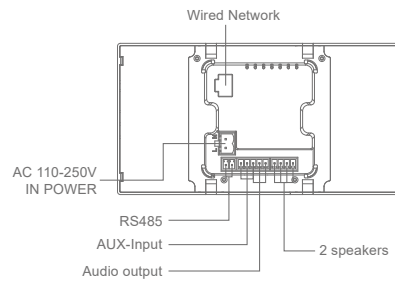

6.2-inch Android Smart control panel

6.2-inch Android Smart control panel

Product Basic Parameters

Model	XY-5	XY-5-2	XY-5-4	
Operating system	Android 11			
Memory(RAM + ROM)	2GB + 8GB			
Multi-language	Support			
Screen size	6.2 inch, 360*960 resolution			
Frame	Plastic			
Network	WiFi & Bluetooth	Wifi 2.4GHz, Bluetooth 5.0		
	Wired network	\	Support	support
Built-in power amplifier	1*1W	1*1W	\	
External power amplifier	\	2*(10-30W)	4*(10-30W)	
External Interface	AUX	\	√	√
	OUT	√	√	\
	485	\	√	\
	USB-C	√	√	√
	TF card	√	√	√
	Relay	\	3*200W 10A relays	\
Installation	Standard 86 UK bottom shell			
Dimension(mm)	161.5*86*10			
Voice	Microphone recording			
Power supply	AC 100-240V			

4-inch Android Smart control panel

4-inch Android Smart control panel

Product Basic Parameters

Model	S4-N86-2	XY-N86	XY-N86-P	XY-N86-E	XY-N86-L
Operating system	Android 11	Android 8.1	Android 8.1	ESP32	Linux
Memory(RAM + ROM)	1GB + 8GB	2GB + 8GB	2GB + 8GB		256M + 128M
Multi-language	Support				
Screen size	4inch, 480*480 resolution				
Frame	Plastic (Aluminum optional)				
Network	WiFi & Bluetooth Wifi 2.4GHz, Bluetooth 5.0				
	Wired network	√	√	√	√
Built-in power amplifier	1*2W	√	1*2W	√	1*2W
External power amplifier	2 or 4 *(10-30W)	√	√	√	√
External Interface	AUX	√	√	√	√
	OUT	√	√	√	√
	485	√	√	√	√
	USB-C	√	√	√	√
	TF card	√	√	√	√
Relay	√	2*200W 10A relays	√	√	√
Remote control	√	√	√	√	√
Dimension(mm)	86×86×11				
Installation	Standard 86 UK bottom shell	Standard 86 UK bottom shell	Standard EU bottom shell	Standard 86 UK bottom shell	Standard 86 UK bottom shell
Voice	Microphone recording	Microphone recording	√	√	√
Power supply	AC 100-240V	AC 100-240V	AC 100-240V	AC 100-240V	DC 12-24V PoE