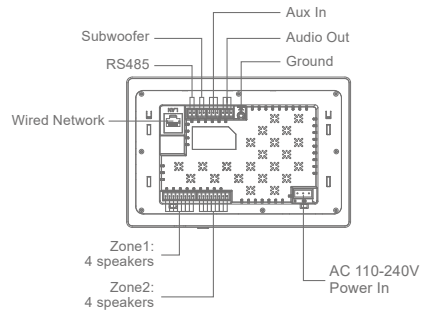

8-inch Android Smart control panel