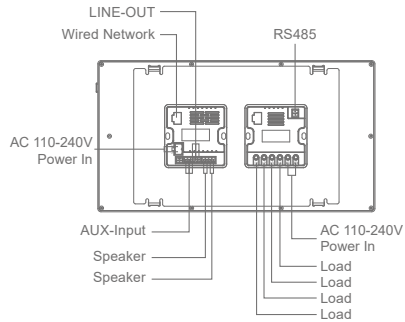

10-inch Android Smart control panel