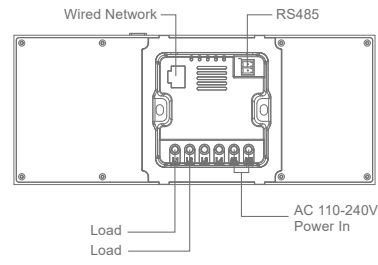

6-inch Android Smart control panel

6-inch Android Smart control panel

Product Basic Parameters

Model	XY-6-1	XY-6-2	XY-6-3	XY-6-4	XY-6-P	
Operating system	Android 8.1	Android 8.1	Android 8.1	Android 8.1	Android 8.1	
Memory(RAM + ROM)	2GB + 8GB	2GB + 8GB	2GB + 8GB	2GB + 8GB	2GB + 8GB	
Multi-language	Support					
Screen size	6 inch, 1440*720 resolution					
Knob	1.28 inch 240*240, with press function					
Frame	Aluminum alloy oxidation					
Network	Wired network	Support				
	WiFi & Bluetooth	Wifi 2.4GHz, Bluetooth 5.0				
Built-in power amplifier	1*2W	\	1*2W	\	1*2W	
External power amplifier	\	2*(10-30W)	\	2*(10-30W)	\	
External Interface	AUX	✓	✓	✓	✓	\
	OUT	\	✓	\	✓	\
	485	✓	✓	✓	✓	\
	USB-C	✓	✓	✓	✓	\
	TF card	✓	✓	✓	✓	\
Relay	2*200W 10A relays	\	2*200W 10A relays	\	\	
Remote control	\	\	\	\	\	
Installation	standard 86 UK bottom shell				Standard EU bottom shell	
Dimension(mm)	208*86*10.5	208*86*10.5	208*86*10.5	208*86*10.5	208*86*10.5	
Voice	Microphone recording	Microphone recording	Microphone recording	Microphone recording	\	
Power supply	AC 100-240V	AC 100-240V	AC 100-240V	AC 100-240V	DC 12-24V PoE