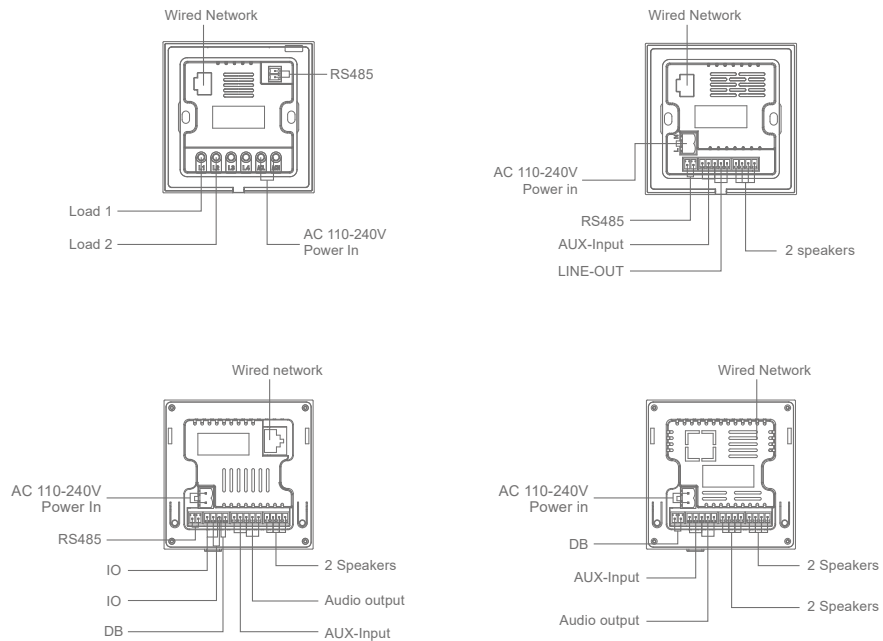

6.2-inch Android Smart control panel

6.2-inch Android Smart control panel

Product Basic Parameters

Model	XY-5	XY-5-2	XY-5-4	
Operating system	Android 11			
Memory(RAM + ROM)	2GB + 8GB			
Multi-language	Support			
Screen size	6.2 inch, 360*960 resolution			
Frame	Plastic			
Network	WiFi & Bluetooth	Wifi 2.4GHz, Bluetooth 5.0		
	Wired network	\	Support	support
Built-in power amplifier	1*1W	1*1W	\	
External power amplifier	\	2*(10-30W)	4*(10-30W)	
External Interface	AUX	\	√	√
	OUT	√	√	\
	485	\	√	\
	USB-C	√	√	√
	TF card	√	√	√
	Relay	\	3*200W 10A relays	\
Installation	Standard 86 UK bottom shell			
Dimension(mm)	161.5*86*10			
Voice	Microphone recording			
Power supply	AC 100-240V			

4-inch Android Smart control panel

4-inch Android Smart control panel

Product Basic Parameters

Model	S4-N86-2	XY-N86	XY-N86-P	XY-N86-E	XY-N86-L
Operating system	Android 11	Android 8.1	Android 8.1	ESP32	Linux
Memory(RAM + ROM)	1GB + 8GB	2GB + 8GB	2GB + 8GB		256M + 128M
Multi-language	Support				
Screen size	4inch, 480*480 resolution				
Frame	Plastic (Aluminum optional)				
Network	WiFi & Bluetooth Wifi 2.4GHz, Bluetooth 5.0				
	Wired network	√	√	√	√
Built-in power amplifier	1*2W	√	1*2W	√	1*2W
External power amplifier	2 or 4 *(10-30W)	√	√	√	√
External Interface	AUX	√	√	√	√
	OUT	√	√	√	√
	485	√	√	√	√
	USB-C	√	√	√	√
	TF card	√	√	√	√
Relay	√	2*200W 10A relays	√	√	√
Remote control	√	√	√	√	√
Dimension(mm)	86×86×11				
Installation	Standard 86 UK bottom shell	Standard 86 UK bottom shell	Standard EU bottom shell	Standard 86 UK bottom shell	Standard 86 UK bottom shell
Voice	Microphone recording	Microphone recording	√	√	√
Power supply	AC 100-240V	AC 100-240V	AC 100-240V	AC 100-240V	DC 12-24V PoE