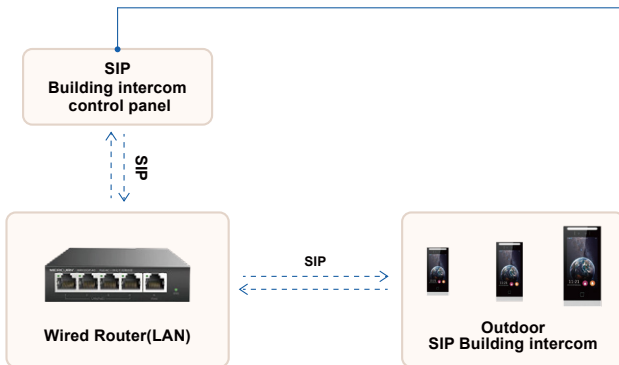

Wireless solution

Wireless solution

All-in-One Tuya Zigbee Smart Control Panel

All-in-One Tuya Zigbee Smart Control Panel

Built-in Gateway | Multiple Screen Sizes | One Touch to Control Your Home

Upgrade your smart home experience with our next-generation Tuya Zigbee Smart Panel.

Equipped with a built-in Zigbee 3.0 gateway, it seamlessly connects and controls a wide range of smart devices — without needing any external hub.

Unified and Intuitive UI

Clean interface designed for smooth operation in living rooms, bedrooms, kitchens, and hallways.