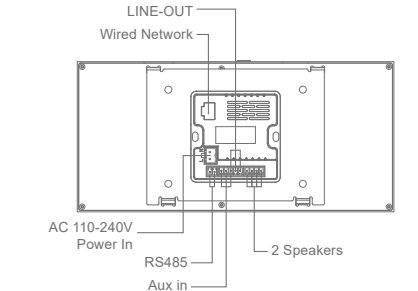

7-inch Android Smart control panel

7-inch Android Smart control panel

Product Basic Parameters

Model	XY-T7-3	FX-PRO	HX-Q7	XY-F7-4	XY-FX-P	XY-7-P	
Operating system	Android 11	Android 8.1	Android 11	Android 8.1	Android 8.1	Android 8.1	
Memory(RAM + ROM)	2GB + 16GB	2GB + 8GB	2GB + 16GB	2GB + 8GB	2GB + 8GB	2GB + 8GB	
Multi-language	Support						
Screen size	7inch, 1024*600 resolution						
Frame	Aluminum alloy oxidation						
Network	Wired network	Support					
	WiFi & Bluetooth	Wifi 2.4GHz, Bluetooth 5.0					
Built-in power amplifier	\	\	\	1*2W	1*2W	1*2W	
External power amplifier	8*(10-30W)	4*20W	8*(10-30W)	2*(10-30W)	\	\	
External Interface	Knob	\	\	1.28 inch 240*240 with press function	1.28 inch 240*240 with press function	\	1.28 inch 240*240 with press function
	AUX	√	√	√	√	\	\
	OUT	√	√	√	√	\	\
	485	√	√	√	√	\	\
	USB-C	√	√	√	√	\	\
	TF card	√	√	√	√	\	\
Relay	\	\	\	\	\	\	
Remote control	√	√	√	\	\	\	
Installation	Customized bottom shell						
Dimension(mm)	184.6×129.1×11.5	214.6×111.6×11.5	237×112×11.5	237×112×11.5	214.6×111.6×11.5	237×112×11.5	
Voice	Microphone recording	Microphone recording	Microphone recording	Microphone recording	\	\	
Power supply	AC 100-240V	AC 100-240V	AC 100-240V	AC 100-240V	DC 12-24V PoE	DC 12-24V PoE