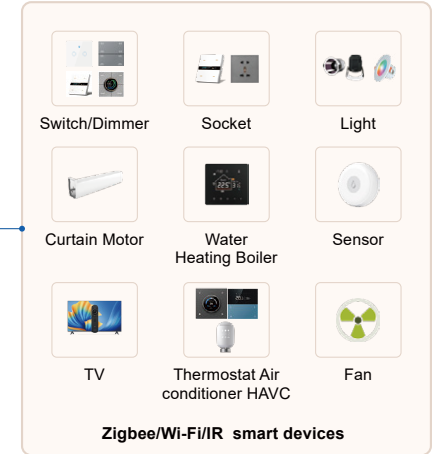

Wireless solution

Wireless solution

All-in-One Tuya Zigbee Smart Control Panel

All-in-One Tuya Zigbee Smart Control Panel

Built-in Gateway | Multiple Screen Sizes | One Touch to Control Your Home

Upgrade your smart home experience with our next-generation Tuya Zigbee Smart Panel.

Equipped with a built-in Zigbee 3.0 gateway, it seamlessly connects and controls a wide range of smart devices — without needing any external hub.

Unified and Intuitive UI

Clean interface designed for smooth operation in living rooms, bedrooms, kitchens, and hallways.