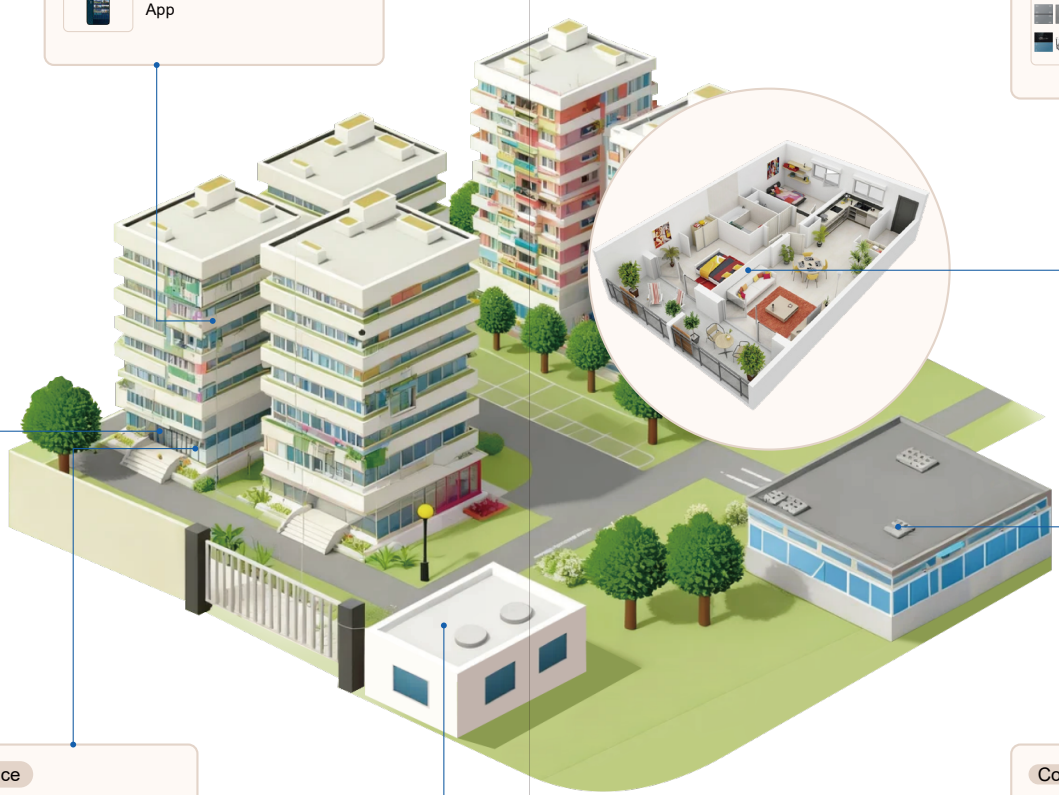

4-inch Android Smart control panel

4-inch Android Smart control panel

Product Basic Parameters

Model	S4-N86-2	XY-N86	XY-N86-P	XY-N86-E	XY-N86-L
Operating system	Android 11	Android 8.1	Android 8.1	ESP32	Linux
Memory(RAM + ROM)	1GB + 8GB	2GB + 8GB	2GB + 8GB		256M + 128M
Multi-language	Support				
Screen size	4inch, 480*480 resolution				
Frame	Plastic (Aluminum optional)				
Network	WiFi & Bluetooth Wifi 2.4GHz, Bluetooth 5.0				
	Wired network	√	√	√	√
Built-in power amplifier	1*2W	√	1*2W	√	1*2W
External power amplifier	2 or 4 *(10-30W)	√	√	√	√
External Interface	AUX	√	√	√	√
	OUT	√	√	√	√
	485	√	√	√	√
	USB-C	√	√	√	√
	TF card	√	√	√	√
Relay	√	2*200W 10A relays	√	√	√
Remote control	√	√	√	√	√
Dimension(mm)	86×86×11				
Installation	Standard 86 UK bottom shell	Standard 86 UK bottom shell	Standard EU bottom shell	Standard 86 UK bottom shell	Standard 86 UK bottom shell
Voice	Microphone recording	Microphone recording	√	√	√
Power supply	AC 100-240V	AC 100-240V	AC 100-240V	AC 100-240V	DC 12-24V PoE

Public Area

- 3rd-party Surveillance Cameras

Remote Management and Control

- Property office Remote Management Portal
- Property Manager App
- Property Manager App

Proper Entrance

- Building Entrance Doorbell Intercom
- Apartment Door Smart Lock