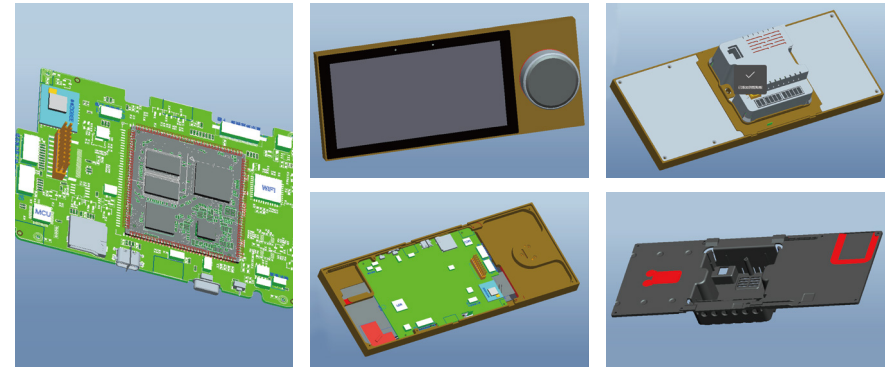

Design Innovation

- From Concept to Intelligent Reality
- At HSX, innovation is driven by strong in-house R&D and engineering expertise.
- Every product is developed through a complete process of idea creation, industrial design, hardware development, software engineering, and strict testing.
- From the first sketch to the final product, our team ensures performance, stability, and user experience at every stage.