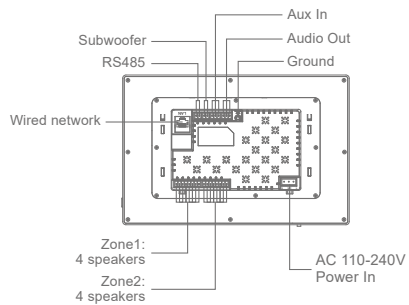

10-inch Android Smart control panel