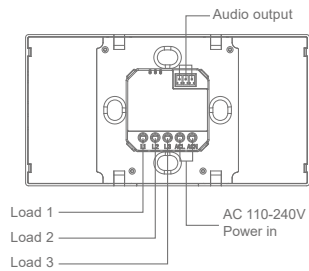

6.2-inch Android Smart control panel

6.2-inch Android Smart control panel

Product Basic Parameters

Model	XY-5	XY-5-2	XY-5-4	
Operating system	Android 11			
Memory(RAM + ROM)	2GB + 8GB			
Multi-language	Support			
Screen size	6.2 inch, 360*960 resolution			
Frame	Plastic			
Network	WiFi & Bluetooth	Wifi 2.4GHz, Bluetooth 5.0		
	Wired network	\	Support	support
Built-in power amplifier	1*1W	1*1W	\	
External power amplifier	\	2*(10-30W)	4*(10-30W)	
External Interface	AUX	\	√	√
	OUT	√	√	\
	485	\	√	\
	USB-C	√	√	√
	TF card	√	√	√
	Relay	\	3*200W 10A relays	\
Installation	Standard 86 UK bottom shell			
Dimension(mm)	161.5*86*10			
Voice	Microphone recording			
Power supply	AC 100-240V			

4-inch Android Smart control panel

4-inch Android Smart control panel

Product Basic Parameters

Model	S4-N86-2	XY-N86	XY-N86-P	XY-N86-E	XY-N86-L
Operating system	Android 11	Android 8.1	Android 8.1	ESP32	Linux
Memory(RAM + ROM)	1GB + 8GB	2GB + 8GB	2GB + 8GB		256M + 128M
Multi-language	Support				
Screen size	4inch, 480*480 resolution				
Frame	Plastic (Aluminum optional)				
Network	WiFi & Bluetooth Wifi 2.4GHz, Bluetooth 5.0				
	Wired network	√	√	√	√
Built-in power amplifier	1*2W	√	1*2W	√	1*2W
External power amplifier	2 or 4 *(10-30W)	√	√	√	√
External Interface	AUX	√	√	√	√
	OUT	√	√	√	√
	485	√	√	√	√
	USB-C	√	√	√	√
	TF card	√	√	√	√
Relay	√	2*200W 10A relays	√	√	√
Remote control	√	√	√	√	√
Dimension(mm)	86×86×11				
Installation	Standard 86 UK bottom shell	Standard 86 UK bottom shell	Standard EU bottom shell	Standard 86 UK bottom shell	Standard 86 UK bottom shell
Voice	Microphone recording	Microphone recording	√	√	√
Power supply	AC 100-240V	AC 100-240V	AC 100-240V	AC 100-240V	DC 12-24V PoE