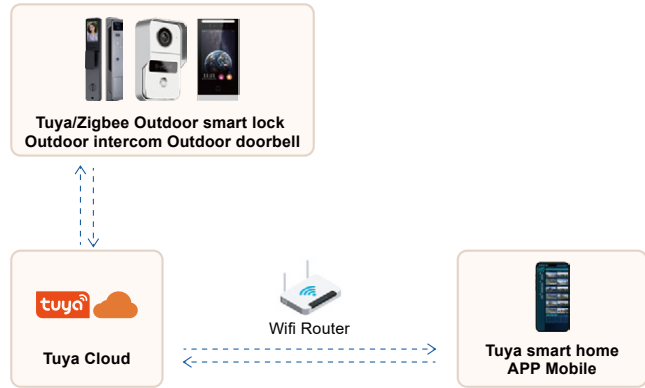

Wireless solution

Wireless solution

All-in-One Tuya Zigbee Smart Control Panel

All-in-One Tuya Zigbee Smart Control Panel

Built-in Gateway | Multiple Screen Sizes | One Touch to Control Your Home

Upgrade your smart home experience with our next-generation Tuya Zigbee Smart Panel.

Equipped with a built-in Zigbee 3.0 gateway, it seamlessly connects and controls a wide range of smart devices — without needing any external hub.

Unified and Intuitive UI

Clean interface designed for smooth operation in living rooms, bedrooms, kitchens, and hallways.