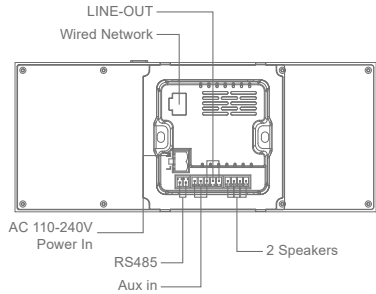

6-inch Android Smart control panel

6-inch Android Smart control panel

Product Basic Parameters

Model	XY-6-1	XY-6-2	XY-6-3	XY-6-4	XY-6-P	
Operating system	Android 8.1	Android 8.1	Android 8.1	Android 8.1	Android 8.1	
Memory(RAM + ROM)	2GB + 8GB	2GB + 8GB	2GB + 8GB	2GB + 8GB	2GB + 8GB	
Multi-language	Support					
Screen size	6 inch, 1440*720 resolution					
Knob	1.28 inch 240*240, with press function					
Frame	Aluminum alloy oxidation					
Network	Wired network	Support				
	WiFi & Bluetooth	Wifi 2.4GHz, Bluetooth 5.0				
Built-in power amplifier	1*2W	\	1*2W	\	1*2W	
External power amplifier	\	2*(10-30W)	\	2*(10-30W)	\	
External Interface	AUX	✓	✓	✓	✓	\
	OUT	\	✓	\	✓	\
	485	✓	✓	✓	✓	\
	USB-C	✓	✓	✓	✓	\
	TF card	✓	✓	✓	✓	\
Relay	2*200W 10A relays	\	2*200W 10A relays	\	\	
Remote control	\	\	\	\	\	
Installation	standard 86 UK bottom shell				Standard EU bottom shell	
Dimension(mm)	208*86*10.5	208*86*10.5	208*86*10.5	208*86*10.5	208*86*10.5	
Voice	Microphone recording	Microphone recording	Microphone recording	Microphone recording	\	
Power supply	AC 100-240V	AC 100-240V	AC 100-240V	AC 100-240V	DC 12-24V PoE