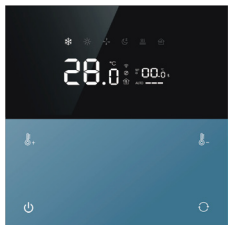

Temperature Controller

Three in one Smart temperature controller - M9-aluminium Thermostat

ZIGBEE intelligent three in one (fresh air, floor heating, air conditioning)

Specifications:

- Gold, Silver, Blue, Grey, Orange, Black, White, Red
- Control: fresh air, floor heating, air conditioning
- Panel material: aluminium
- Power supply mode: zero live wire
- Rated voltage: AC100V - 240v 50~ 60hz
- Operating temperature: -20 C -45 C
- Working humidity: ≤ 85% RH (non-condensing)
- Wireless connection: ZigBee 3.0
- Panel size: 86 * 86 * 35 mm