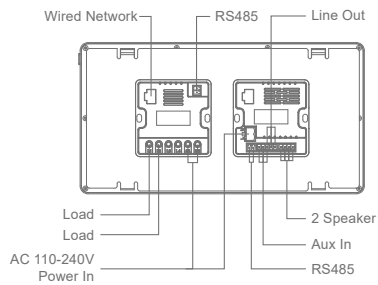

8-inch Android Smart control panel