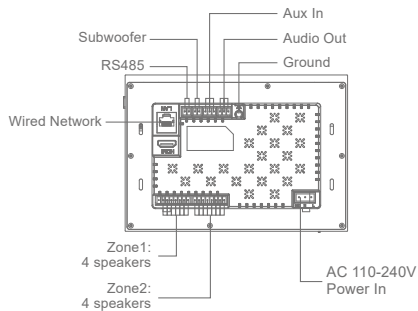

7-inch Android Smart control panel

7-inch Android Smart control panel

Product Basic Parameters

Model	XY-T7-3	FX-PRO	HX-Q7	XY-F7-4	XY-FX-P	XY-7-P	
Operating system	Android 11	Android 8.1	Android 11	Android 8.1	Android 8.1	Android 8.1	
Memory(RAM + ROM)	2GB + 16GB	2GB + 8GB	2GB + 16GB	2GB + 8GB	2GB + 8GB	2GB + 8GB	
Multi-language	Support						
Screen size	7inch, 1024*600 resolution						
Frame	Aluminum alloy oxidation						
Network	Wired network	Support					
	WiFi & Bluetooth	Wifi 2.4GHz, Bluetooth 5.0					
Built-in power amplifier	\	\	\	1*2W	1*2W	1*2W	
External power amplifier	8*(10-30W)	4*20W	8*(10-30W)	2*(10-30W)	\	\	
External Interface	Knob	\	\	1.28 inch 240*240 with press function	1.28 inch 240*240 with press function	\	1.28 inch 240*240 with press function
	AUX	√	√	√	√	\	\
	OUT	√	√	√	√	\	\
	485	√	√	√	√	\	\
	USB-C	√	√	√	√	\	\
	TF card	√	√	√	√	\	\
Relay	\	\	\	\	\	\	
Remote control	√	√	√	\	\	\	
Installation	Customized bottom shell						
Dimension(mm)	184.6×129.1×11.5	214.6×111.6×11.5	237×112×11.5	237×112×11.5	214.6×111.6×11.5	237×112×11.5	
Voice	Microphone recording	Microphone recording	Microphone recording	Microphone recording	\	\	
Power supply	AC 100-240V	AC 100-240V	AC 100-240V	AC 100-240V	DC 12-24V PoE	DC 12-24V PoE