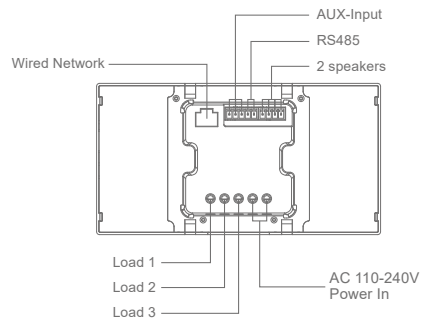

6.2-inch Android Smart control panel

6.2-inch Android Smart control panel

Product Basic Parameters

Model	XY-5	XY-5-2	XY-5-4	
Operating system	Android 11			
Memory(RAM + ROM)	2GB + 8GB			
Multi-language	Support			
Screen size	6.2 inch, 360*960 resolution			
Frame	Plastic			
Network	WiFi & Bluetooth	Wifi 2.4GHz, Bluetooth 5.0		
	Wired network	\	Support	support
Built-in power amplifier	1*1W	1*1W	\	
External power amplifier	\	2*(10-30W)	4*(10-30W)	
External Interface	AUX	\	√	√
	OUT	√	√	\
	485	\	√	\
	USB-C	√	√	√
	TF card	√	√	√
	Relay	\	3*200W 10A relays	\
Installation	Standard 86 UK bottom shell			
Dimension(mm)	161.5*86*10			
Voice	Microphone recording			
Power supply	AC 100-240V			

4-inch Android Smart control panel

4-inch Android Smart control panel

Product Basic Parameters

Model	S4-N86-2	XY-N86	XY-N86-P	XY-N86-E	XY-N86-L
Operating system	Android 11	Android 8.1	Android 8.1	ESP32	Linux
Memory(RAM + ROM)	1GB + 8GB	2GB + 8GB	2GB + 8GB		256M + 128M
Multi-language	Support				
Screen size	4inch, 480*480 resolution				
Frame	Plastic (Aluminum optional)				
Network	WiFi & Bluetooth Wifi 2.4GHz, Bluetooth 5.0				
	Wired network	√	√	√	√
Built-in power amplifier	1*2W	√	1*2W	√	1*2W
External power amplifier	2 or 4 *(10-30W)	√	√	√	√
External Interface	AUX	√	√	√	√
	OUT	√	√	√	√
	485	√	√	√	√
	USB-C	√	√	√	√
	TF card	√	√	√	√
Relay	√	2*200W 10A relays	√	√	√
Remote control	√	√	√	√	√
Dimension(mm)	86×86×11				
Installation	Standard 86 UK bottom shell	Standard 86 UK bottom shell	Standard EU bottom shell	Standard 86 UK bottom shell	Standard 86 UK bottom shell
Voice	Microphone recording	Microphone recording	√	√	√
Power supply	AC 100-240V	AC 100-240V	AC 100-240V	AC 100-240V	DC 12-24V PoE