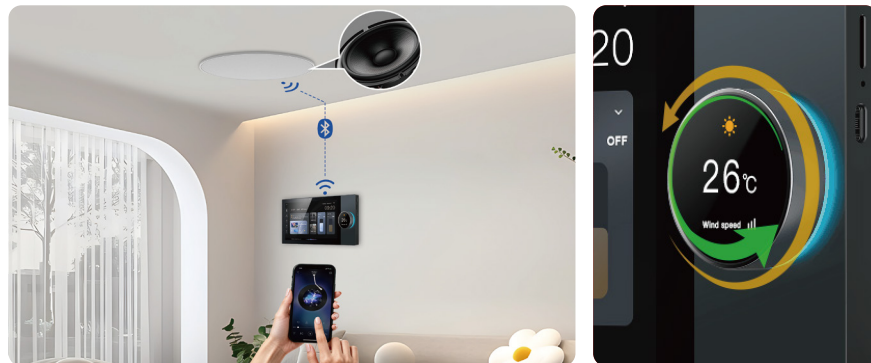

Key Features

Smart control and background music in one device

— simple, clean, and powerful.

One panel does it all.

Control smart lights, curtains, air conditioners, and other Zigbee devices, no extra gateway needed. At the same time, it works as a music controller, connecting up to 8 speakers with two zones playing different music.

- Climate
- Lighting
- Shade
- Access
- Security
- Room Service