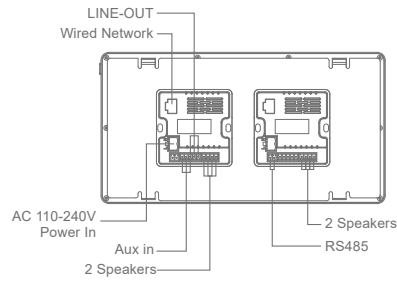

8-inch Android Smart control panel