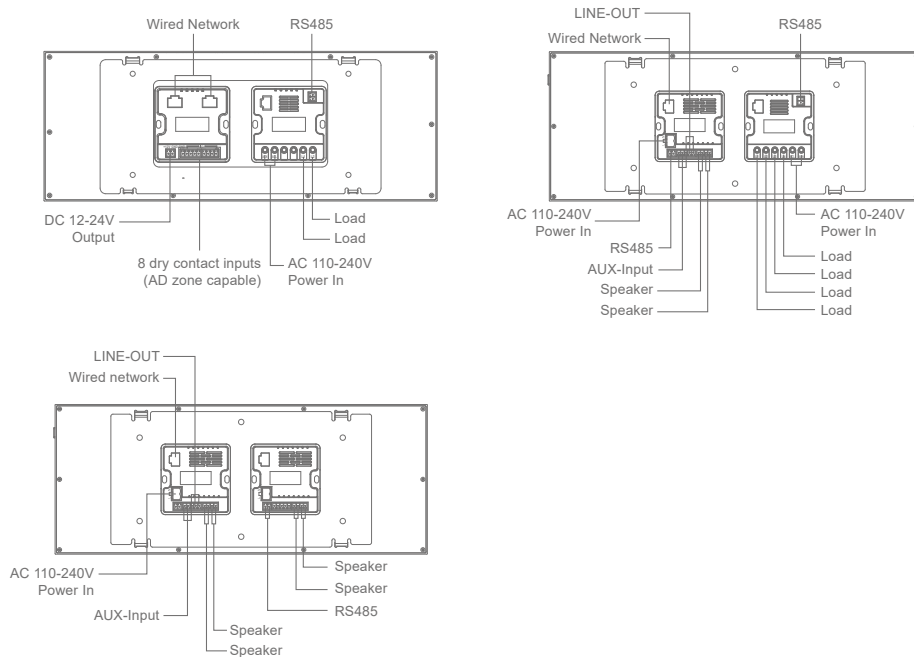

All-In-One Smart Home Control Panel

3.5 inch 4 inch 6 inch 7 inch 8 inch 10 inch 12 inch

12-inch Android Smart control panel

12-inch Android Smart control panel

Product Basic Parameters

Model	XY-12	XY-12-1	XY-12-B 8 dry contact inputs (AD zone capable)	XY-12-3	
Operating system	Android 11				
Memory(RAM + ROM)	2GB + 16GB				
Multi-language	Support				
Screen size	12.3 inches, 1920*720 resolution				
Frame	Aluminum alloy oxidation				
Network	Wired network	Support			
	WiFi & Bluetooth	Wifi 2.4GHz, Bluetooth 5.0			
Dimension(mm)	326× 143.5× 13.5				
Built-in power amplifier	2*2W				
External power amplifier	2*(10-30W)	4*(10-30W)	\	\	
External Interface	AUX	√	√	√	\
	OUT	\	√	\	\
	485	√	√	√	\
	USB-C	√	√	√	\
	TF card	√	√	√	\
Relay	2*200W 10A relays	\	2*200W 10A relays	\	
Installation	Dual standard 86 UK bottom shell	Dual standard 86 UK bottom shell	Dual standard 86 UK bottom shell	Standard EU bottom shell	
Voice	Microphone recording	Microphone recording	Microphone recording	\	
Power supply	AC 100-240V	AC 100-240V	AC 100-240V	DC 12-24V, PoE	