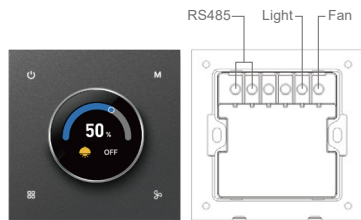

ZIGBEE Triac dimming, fan switch

Three in one Smart temperature controller - T3-FAN

ZIGBEE Triac dimming, fan switch

Specifications:

- Colour: White Black Gray
- Protocol: Zigbee 3.0
- Rated Voltage: AC 110-250V/50~60Hz
- Rated Power: LED/300W(Max.), Resistive load/600W
- Wireless Frequency: 2.4GHz
- Wireless Standard: IEEE802.11b/g/n
- Control Method: Press key/ Knob/APP/Voice
- Supported APP: Tuya/Smart Life