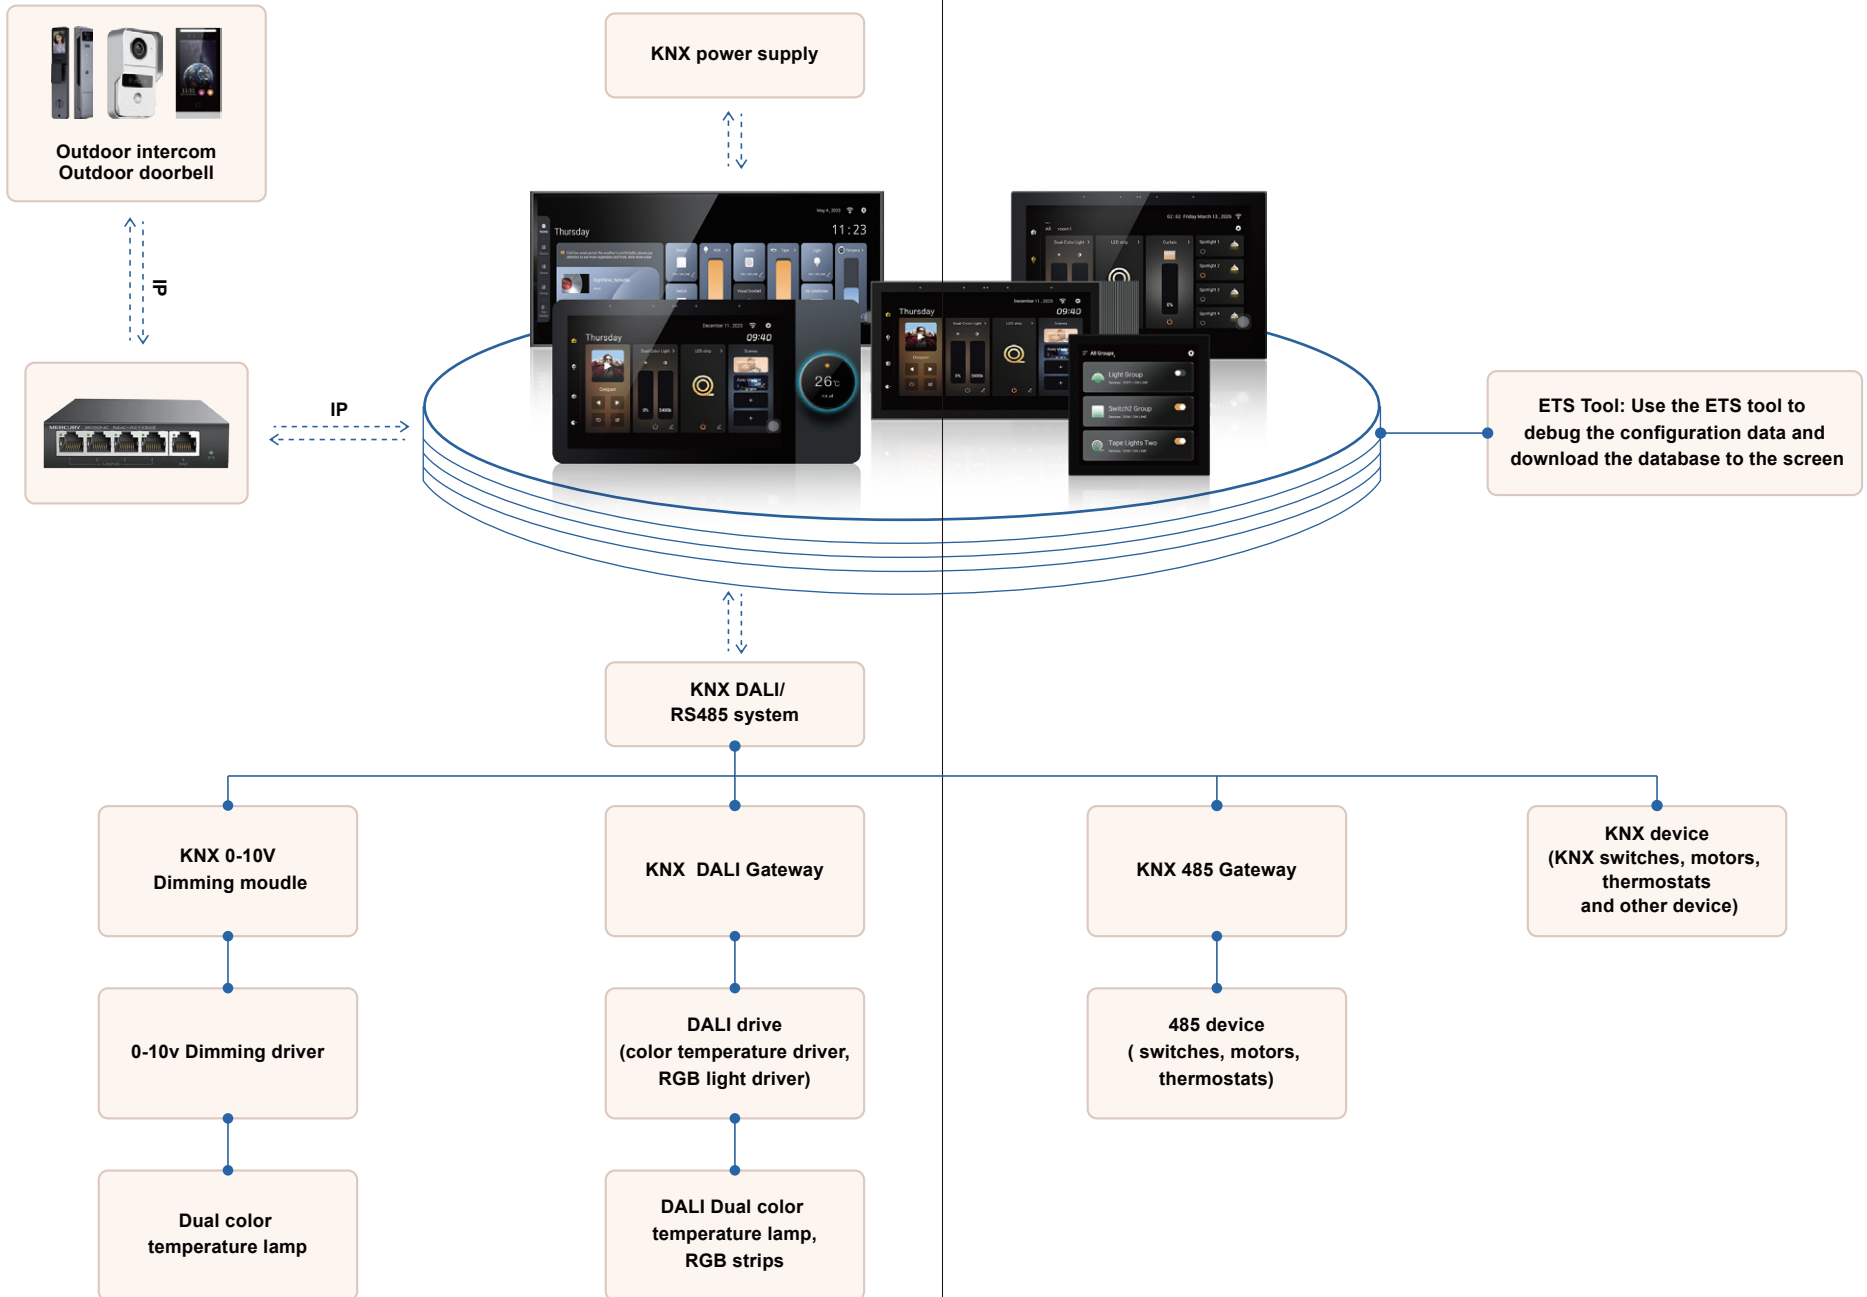

4-inch Android Smart control panel

4-inch Android Smart control panel

Product Basic Parameters

Model	S4-N86-2	XY-N86	XY-N86-P	XY-N86-E	XY-N86-L
Operating system	Android 11	Android 8.1	Android 8.1	ESP32	Linux
Memory(RAM + ROM)	1GB + 8GB	2GB + 8GB	2GB + 8GB		256M + 128M
Multi-language	Support				
Screen size	4inch, 480*480 resolution				
Frame	Plastic (Aluminum optional)				
Network	WiFi & Bluetooth Wifi 2.4GHz, Bluetooth 5.0				
	Wired network	√	√	√	√
Built-in power amplifier	1*2W	√	1*2W	√	1*2W
External power amplifier	2 or 4 *(10-30W)	√	√	√	√
External Interface	AUX	√	√	√	√
	OUT	√	√	√	√
	485	√	√	√	√
	USB-C	√	√	√	√
	TF card	√	√	√	√
Relay	√	2*200W 10A relays	√	√	√
Remote control	√	√	√	√	√
Dimension(mm)	86×86×11				
Installation	Standard 86 UK bottom shell	Standard 86 UK bottom shell	Standard EU bottom shell	Standard 86 UK bottom shell	Standard 86 UK bottom shell
Voice	Microphone recording	Microphone recording	√	√	√
Power supply	AC 100-240V	AC 100-240V	AC 100-240V	AC 100-240V	DC 12-24V PoE

Public Area

- 3rd-party Surveillance Cameras

Remote Management and Control

- Property office Remote Management Portal
- Property Manager App
- Property Manager App

Proper Entrance

- Building Entrance Doorbell Intercom
- Apartment Door Smart Lock

Apartment

- Living Room Bedroom All-in-one Home control Panel
- Kitchen/Bathroom Windows.etc Zigbee devices
- Living room/Bedroom-Zigbee devices Light/curtain/Thermosta/ Switch/etc

Communal Area

- Amenities(Gym,Sportcenter, Swimming pool etc.) Access control terminals

Wired Solution KNX or RS485

KNX Multi-Functional Control Panel

KNX Multi-Functional Control Panel

HSX is dedicated to delivering high-performance smart control and display solutions for premium residential and commercial environments.