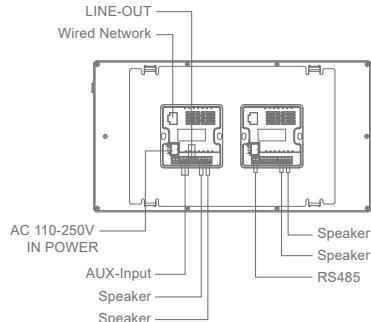

10-inch Android Smart control panel