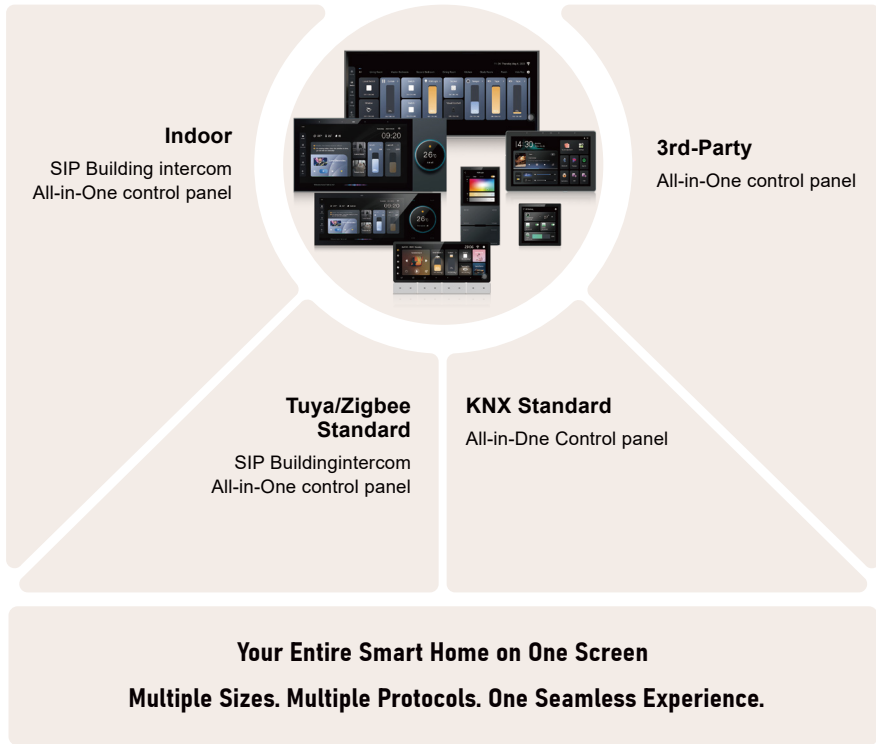

2017 Top 10 Smart Home Awards

2021 Top 10 Smart Home Awards

2022 Smart Home Innovation Award

2023 Smart Home Innovation Award

2024 Smart Home Innovation Award

2025 Smart Home Innovation Award

Quality Standards: CCC, CE, FCC, RCM, ROHS etc

All-In-One Smart Home Control Panel

3.5 inch 4 inch 6 inch 7 inch 8 inch 10 inch 12 inch

12-inch Android Smart control panel

12-inch Android Smart control panel

Product Basic Parameters

Model	XY-12	XY-12-1	XY-12-B 8 dry contact inputs (AD zone capable)	XY-12-3	
Operating system	Android 11				
Memory(RAM + ROM)	2GB + 16GB				
Multi-language	Support				
Screen size	12.3 inches, 1920*720 resolution				
Frame	Aluminum alloy oxidation				
Network	Wired network	Support			
	WiFi & Bluetooth	Wifi 2.4GHz, Bluetooth 5.0			
Dimension(mm)	326× 143.5× 13.5				
Built-in power amplifier	2*2W				
External power amplifier	2*(10-30W)	4*(10-30W)	\	\	
External Interface	AUX	√	√	√	\
	OUT	\	√	\	\
	485	√	√	√	\
	USB-C	√	√	√	\
	TF card	√	√	√	\
Relay	2*200W 10A relays	\	2*200W 10A relays	\	
Installation	Dual standard 86 UK bottom shell	Dual standard 86 UK bottom shell	Dual standard 86 UK bottom shell	Standard EU bottom shell	
Voice	Microphone recording	Microphone recording	Microphone recording	\	
Power supply	AC 100-240V	AC 100-240V	AC 100-240V	DC 12-24V, PoE	