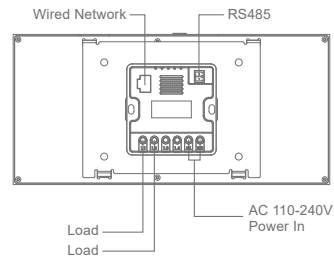

7-inch Android Smart control panel