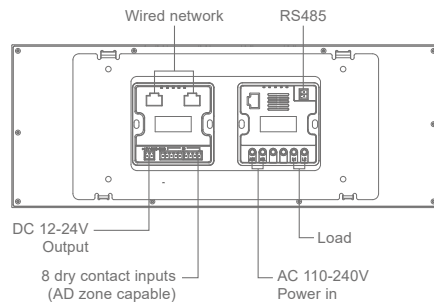

Indoor SIP Building Intercom Control Panel

Specifications:

- Function: Calling, intercom, unlocking, monitoring
- Material: High quality aluminium alloy frosted panel+touch Screen
- Camera: Digital camera, stable and clear imageshooting
- Night vision: Night vision and bright light
- Compensation function
- Operating system: Android system, ARM CPU, TUYA App (support Android and IOS system)
- Connection: RJ45 standard ethernet interface all-digital design
- Install method: Dual standard 86 UK bottom shell
- Display: Image/video advertising playback (advertising can be customized)
- Door opening: IC/ID card/password/face recognition/mobile phone

Indoor SIP Building Intercom Control Panel

Support 8 dry contact inputs
(AD zone capable)